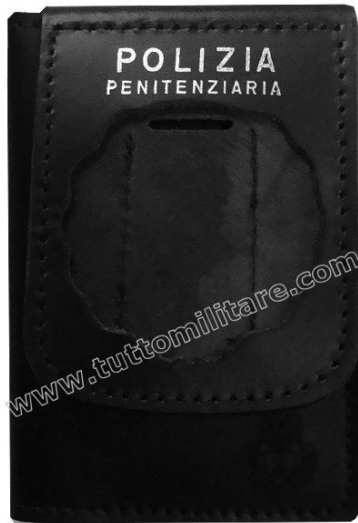

# Corrections Wallet with Badge Holder

**Product price:**

**€29.50 tax included**

**Product codes:**

Reference: Art. 1 WD 10

EAN13: 0658606558595

UPC: 658606558595

**Product features:**

## Product short description:

Prison Police (Polizia Penitenziaria) wallet with badge holder, designed for corrections officers and security professionals. Made from high-quality leather, it secures the badge while remaining compact and stylish.

- **Material:** High-quality leather for a refined, durable finish.
- **Badge:** Dedicated internal slot to hold a badge/ID securely and allow quick access.
- **Organization:** Multiple internal compartments for cards, documents and cash.
- **Design:** Compact, elegant profile fits most pockets and works for daily professional use.

### How to use / When it's useful

Quick answer: Use it on duty to carry badge, ID, cards and cash in a single compact wallet. The shaped flap lets you display or store the badge quickly during checks.

In most cases, officers use this wallet for routine patrols, entry control, transport duties and any situation requiring quick ID presentation. It also suits tactical or duty carry where a slim, organised wallet is needed.